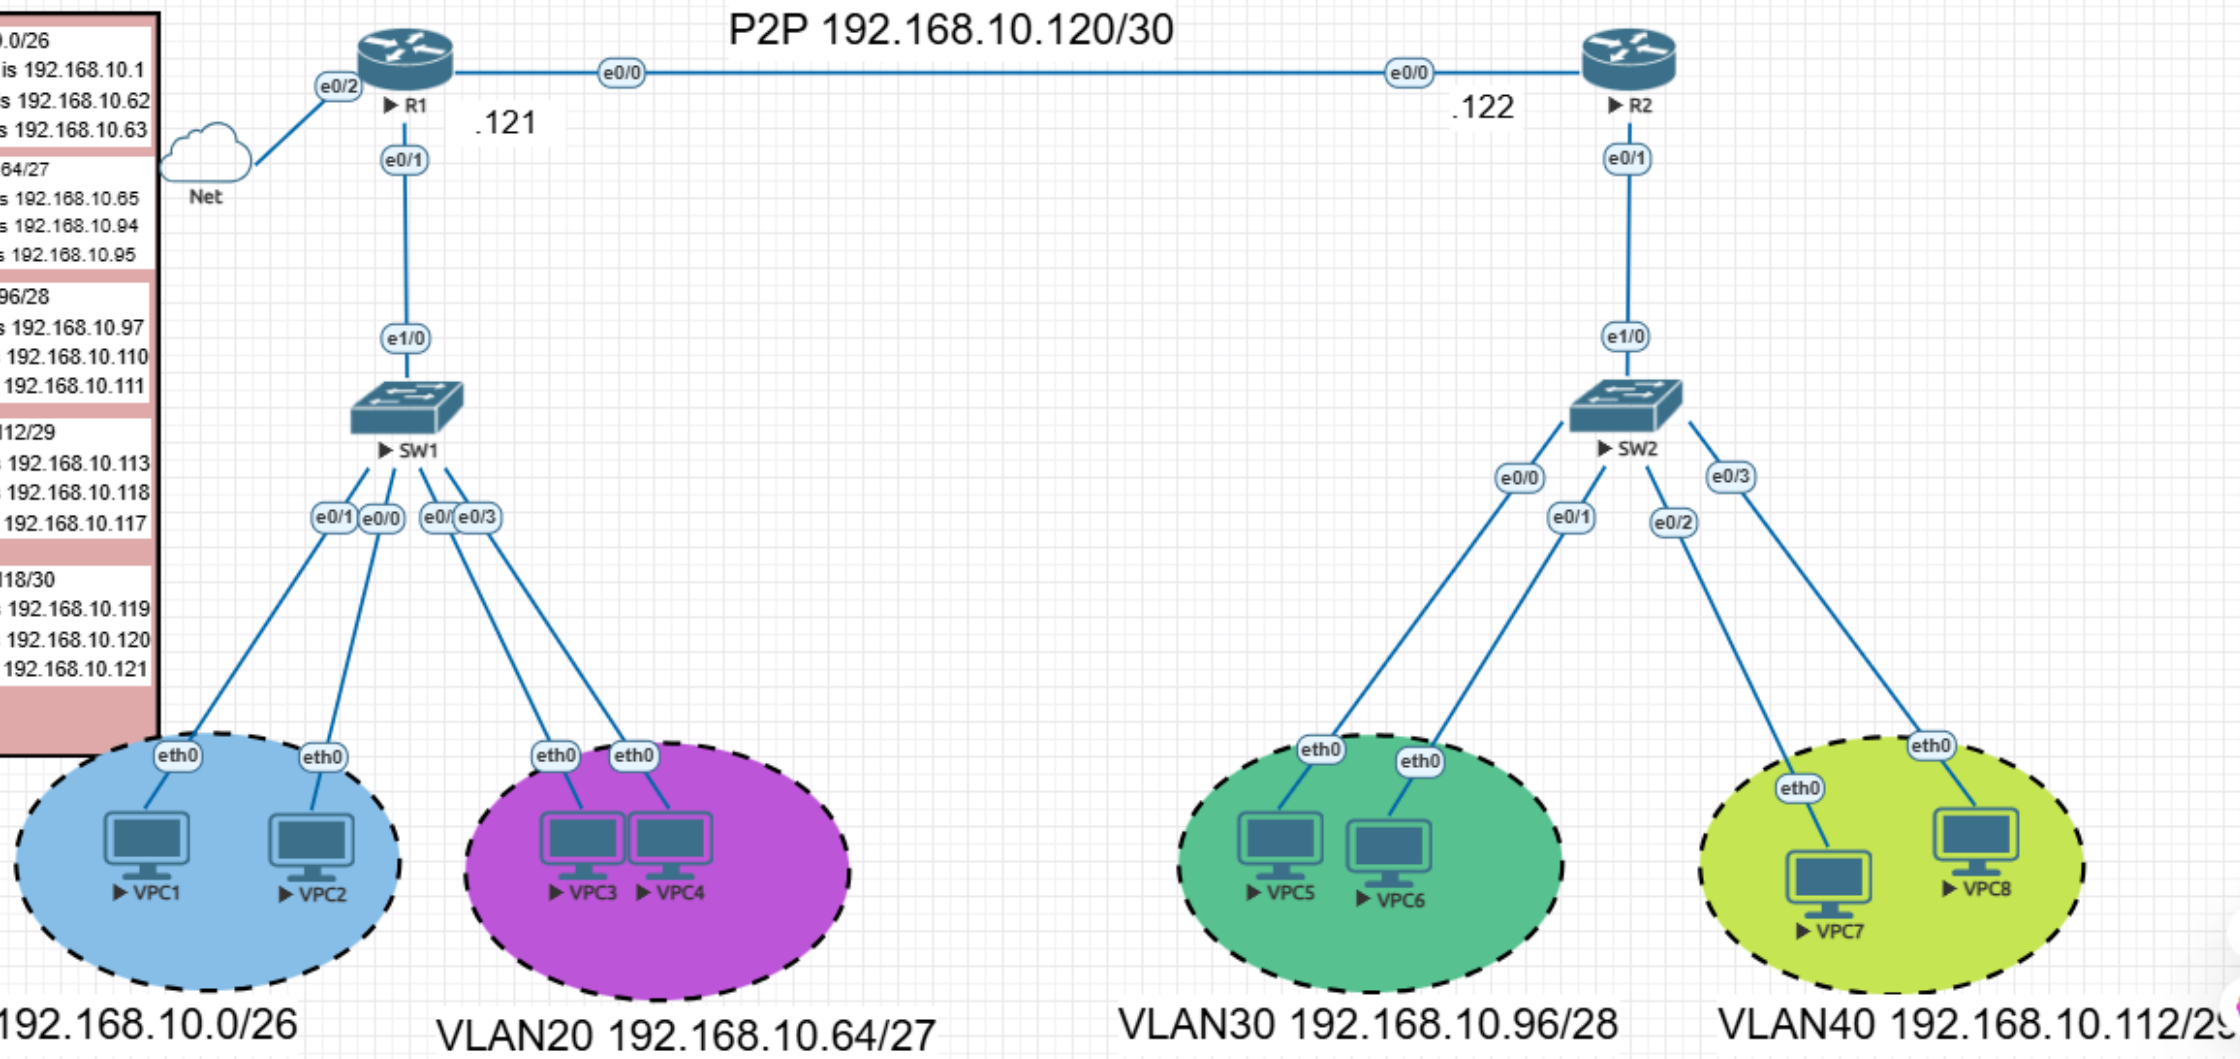

192.168.10.0/26
First Usable Address is 192.168.10.1
Last Usable Address is 192.168.10.62
Broad Cast Address is 192.168.10.63
192.168.10.64/27
First Usable Address is 192.168.10.65
Last Usable Address is 192.168.10.94
Broad Cast Address is 192.168.10.95
192.168.10.96/28
First Usable Address is 192.168.10.97
Last Usable Address is 192.168.10.110
Broad Cast Address is 192.168.10.111
192.168.10.112/29
First Usable Address is 192.168.10.113
Last Usable Address is 192.168.10.118
Broad Cast Address is 192.168.10.117
192.168.10.118/30
First Usable Address is 192.168.10.119
Last Usable Address is 192.168.10.120
Broad Cast Address is 192.168.10.121

VLAN10 192.168.10.0/26

VLAN20 192.168.10.64/27

VLAN30 192.168.10.96/28

VLAN40 192.168.10.112/29